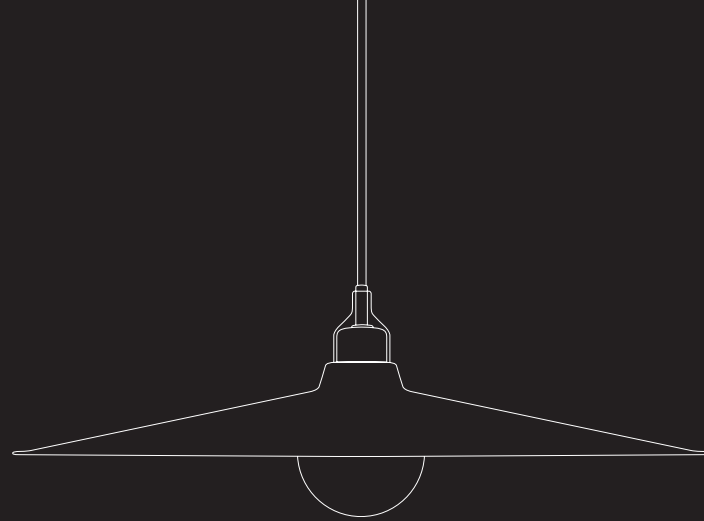

5"

16"

GRAIN PENDANT 16

This pendant is a study in materials and process. The aluminum shade is formed over a wooden mold that has been sandblasted to raise the wood grain. During the metal spinning process the patterns of the wood grain are impressed on the finished part. The shade is then suspended on a flared glass socket. The Grain Pendant 16 is designed to work perfectly with a Silver Tip G25 bulb, which reflects light up to illuminate the glass socket and accentuate the wood grain imparted on the metal shade.

DIMENSIONS

16" x 16" x 5"

DROP HEIGHT

6' Cloth-Covered Cord Standard

BULB SPECS

E26 G25 LED 5W Silver Tip Included
E26 G25 LED 5W Frosted Available
JA8 Compliant

CERTIFICATION

UL
CE Listed Upon Request

VOLTAGE

120v/220v

COLORWAYS

White & Aluminum
Black & Brass

LUMENS

480 Standard

DIMMABILITY

CL / Reverse Phase Dimmer
Recommended Lutron Models:
MACL-153M Maestro
DVCL-153P Diva
SCL-153P Skylark